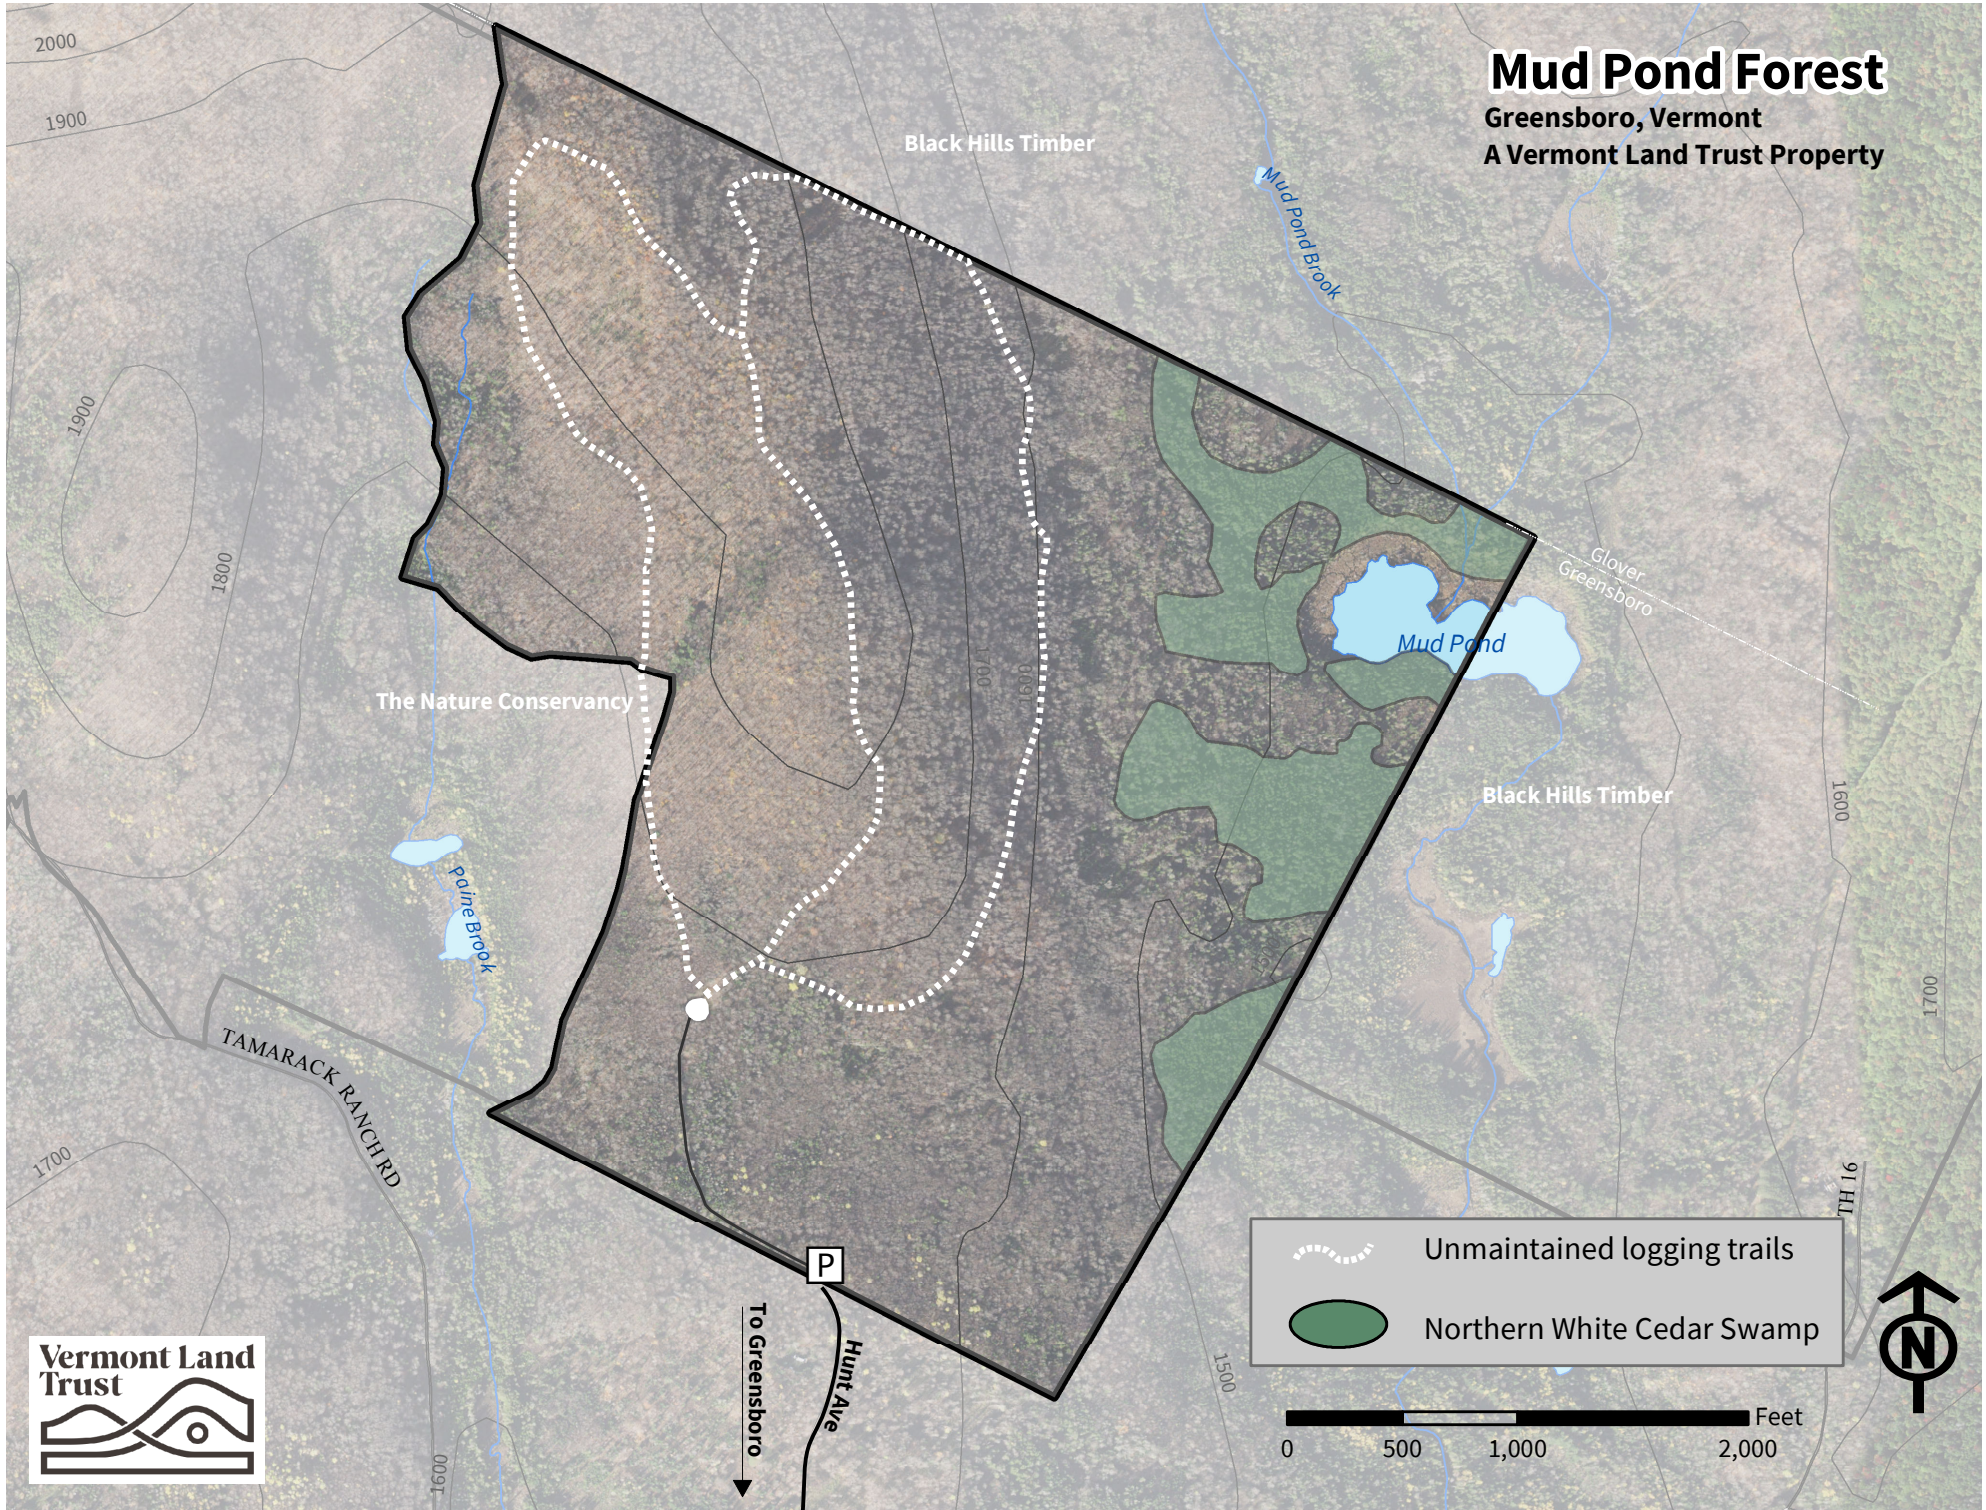

Mud Pond Forest

Greensboro, Vermont
A Vermont Land Trust Property

	Unmaintained logging trails
	Northern White Cedar Swamp